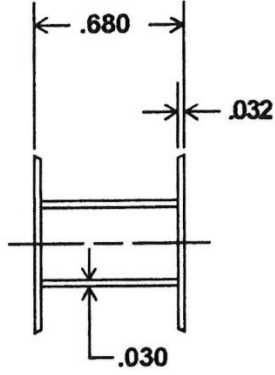

3521 North Chapel Hill Road • Johnsburg, Illinois 60051 USA

EE 26-27 X 3/8
0505-2

EE 26-27 X 1/2
0508-2

EE
 26
 27

3521 North Chapel Hill Road • Johnsburg, Illinois 60051 USA

EE 26-27 X 3/8

**E
E
2
6
2
7**

PART NO. WITH 12 PINS.	2 FLANGE	3 FLANGE	STAND OFFS
0505-12H	YES		.040
0505-312H		50/50	.040