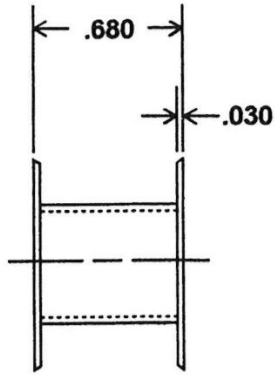

3521 North Chapel Hill Road • Johnsburg, Illinois 60051 USA

EE 26-27 X 3/8
0505-2

EE 26-27 X 1/2
0508-2

EE
 26
 27

3521 North Chapel Hill Road • Johnsburg, Illinois 60051 USA

EE 26-27 X 3/8

**E
E
2
6
2
7**

PART NO. WITH 12 PINS.	2 FLANGE	3 FLANGE	STAND OFFS
0505-12H	YES		.040
0505-312H		50/50	.040