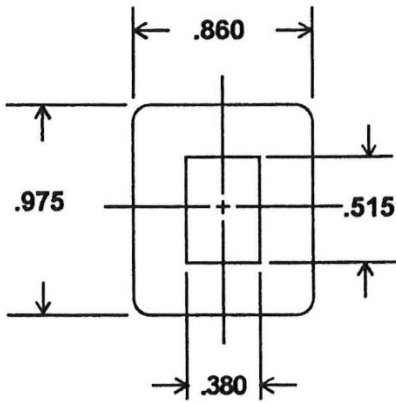

3521 North Chapel Hill Road • Johnsburg, Illinois 60051 USA

EE 26-27 X 3/8
0505-2

EE 26-27 X 1/2
0508-2

EE
 26
 27

3521 North Chapel Hill Road • Johnsburg, Illinois 60051 USA

EE 26-27 X 3/8

**E
E
2
6
2
7**

PART NO. WITH 12 PINS.	2 FLANGE	3 FLANGE	STAND OFFS
0505-12H	YES		.040
0505-312H		50/50	.040