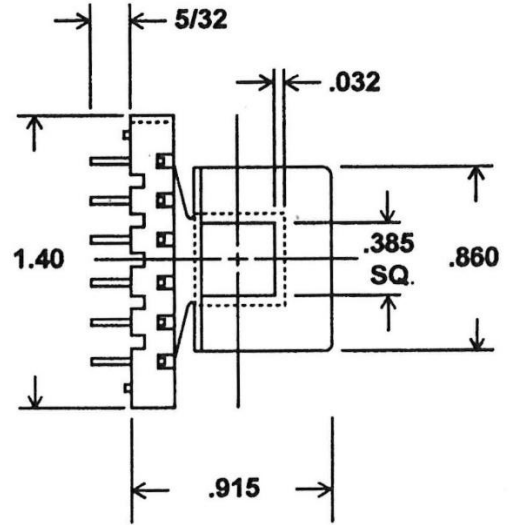

3521 North Chapel Hill Road • Johnsburg, Illinois 60051 USA

EE 26-27 X 3/8
0505-2

EE 26-27 X 1/2
0508-2

EE
 26
 27

3521 North Chapel Hill Road • Johnsburg, Illinois 60051 USA

EE 26-27 X 3/8

**E
E
2
6
2
7**

PART NO. WITH 12 PINS.	2 FLANGE	3 FLANGE	STAND OFFS
0505-12H	YES		.040
0505-312H		50/50	.040