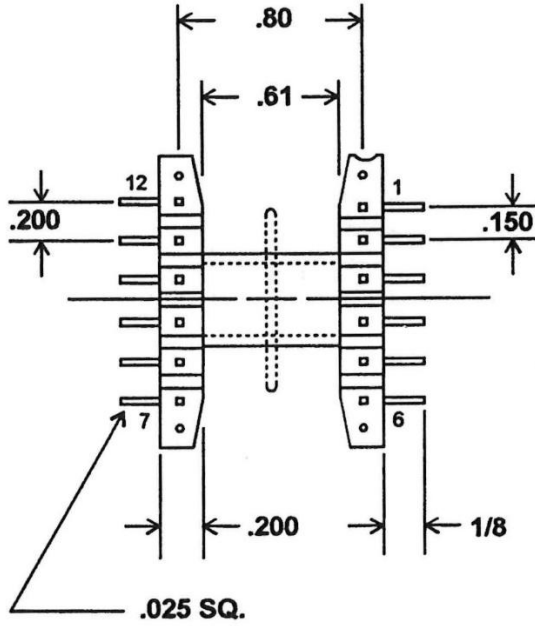

3521 North Chapel Hill Road • Johnsburg, Illinois 60051 USA

EE 26-27 X 3/8
0505-2

EE 26-27 X 1/2
0508-2

EE
 26
 27

3521 North Chapel Hill Road • Johnsburg, Illinois 60051 USA

EE 26-27 X 3/8

**E
E
2
6
2
7**

PART NO. WITH 12 PINS.	2 FLANGE	3 FLANGE	STAND OFFS
0505-12H	YES		.040
0505-312H		50/50	.040