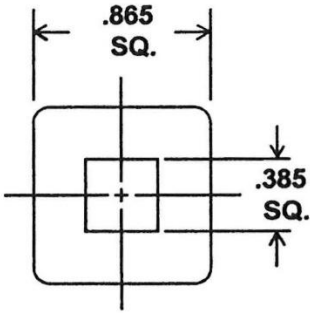

3521 North Chapel Hill Road • Johnsburg, Illinois 60051 USA

EE 26-27 X 3/8
0505-2

EE 26-27 X 1/2
0508-2

EE
 26
 27

3521 North Chapel Hill Road • Johnsburg, Illinois 60051 USA

EE 26-27 X 3/8

**E
E
2
6
2
7**

PART NO. WITH 12 PINS.	2 FLANGE	3 FLANGE	STAND OFFS
0505-12H	YES		.040
0505-312H		50/50	.040